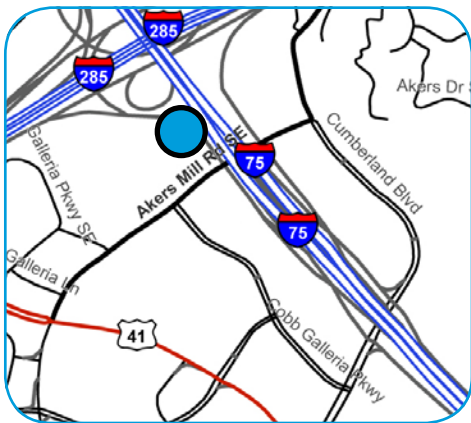

## Cobb Energy Performing Arts Centre double-sided digital display overlooking I-75N.

This digital display at the *Cobb Energy Performing Arts Centre* is located on the west side of I-75N just south of I-285. Reads to north and south bound traffic. This display can accommodate both static or full motion video. Traffic is heavy throughout the day, with morning and evening rush hours extremely heavy.

The immediate area includes the Galleria Centre, Cumberland Mall, retail stores, restaurants, office parks and affluent residential neighborhoods.

Location #020011(A/B/C)

**DEC** 161,110 per side

**Weekly EOI**

Facing North 620,287

Facing South 507,508

**Dimensions:** Approximately 26' high by 40' wide. Gas South has the bottom 6' of the LED sign (static logo/tag line), leaving approximately 20' x 40' for advertisements.

Advertising Matrix Size: 240 x 512 pixels

**Digital Display** Your 8 second message rotates once every 90 seconds. Reads to both north and south bound traffic – minimum of 1,920 spots every 24 hrs.

All rates NET.  
 \*A per diem rate of \$750 per day is available upon request. All programs sold under per diem rates are pre-emptable at the discretion of Clear Channel Outdoor.